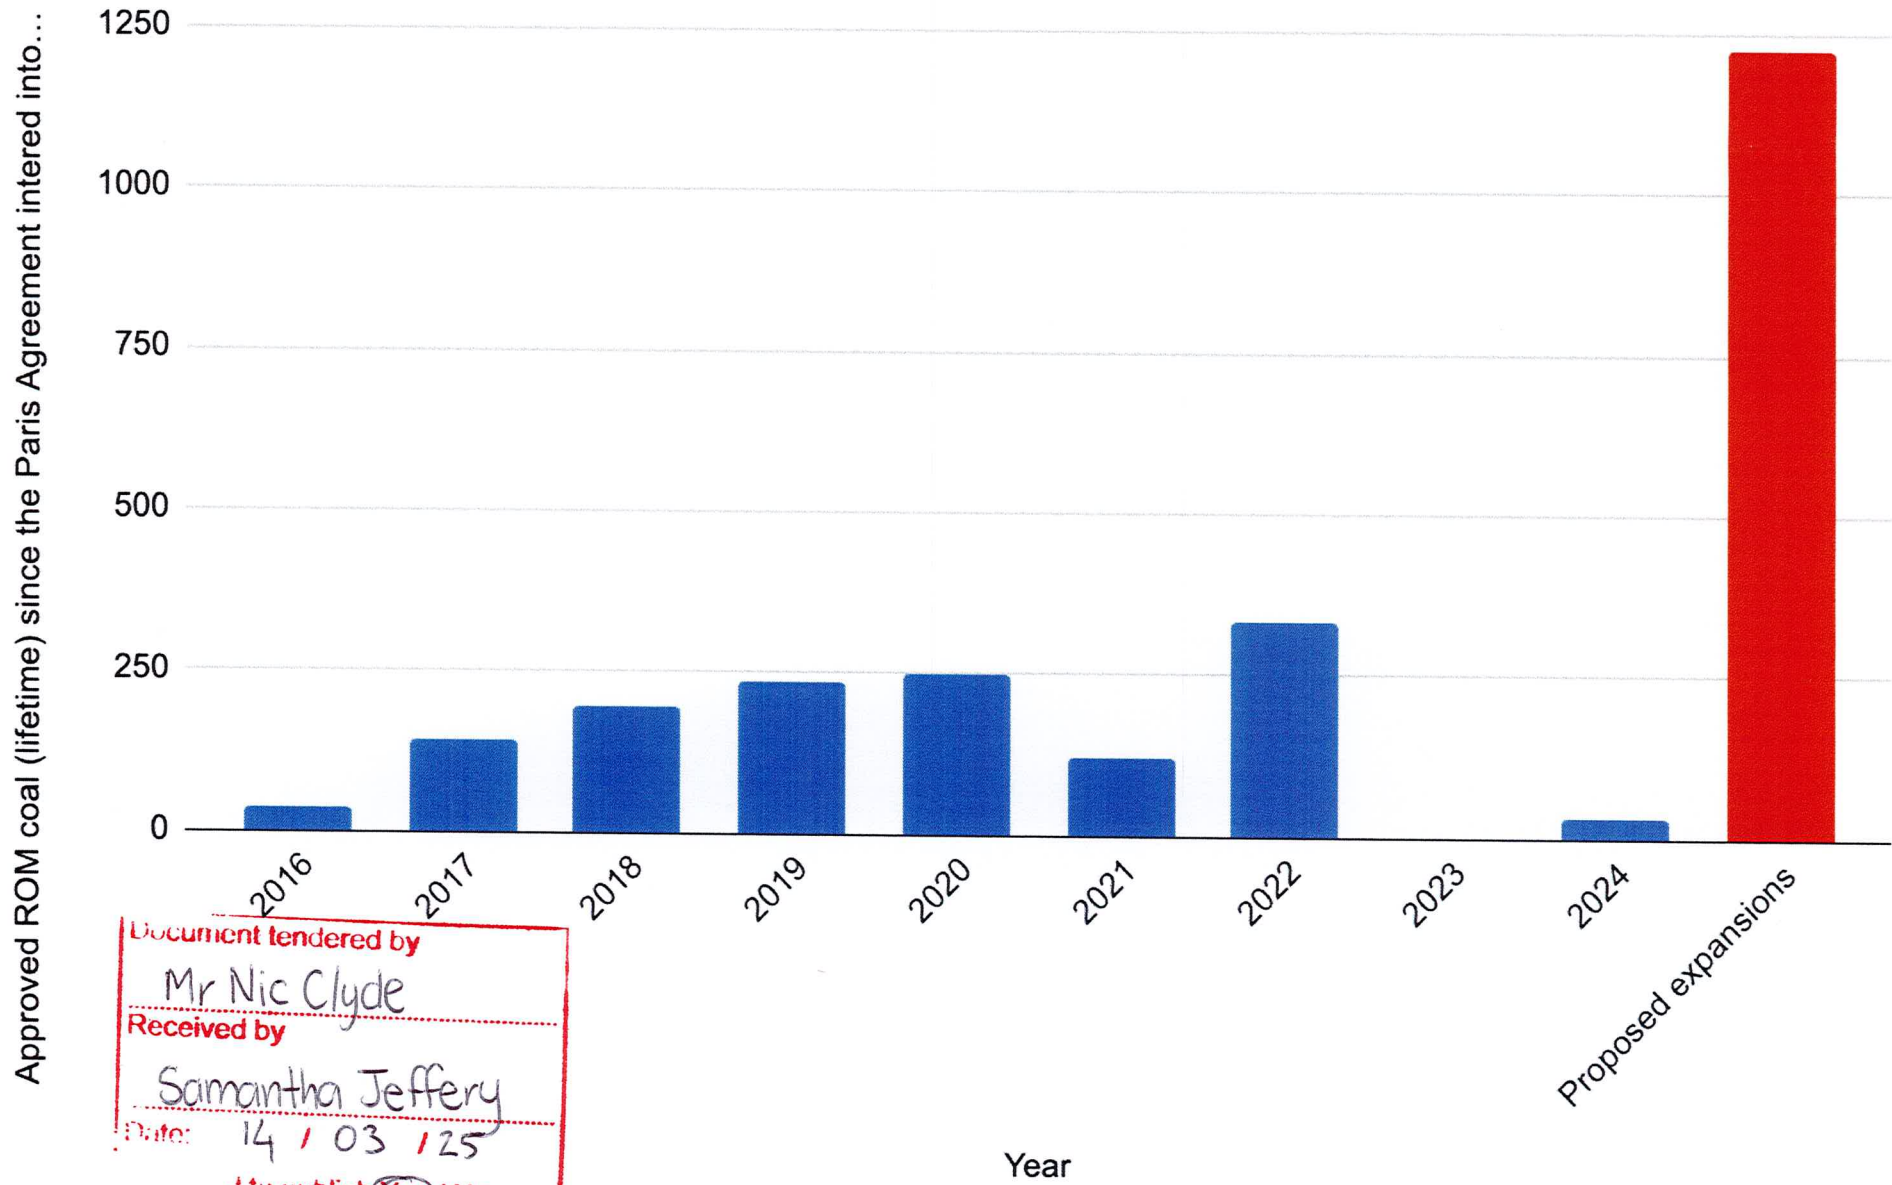

New coal (Mt) approved annually in NSW since the Paris Agreement (blue) vs 21 proposed new coal-mine expansions (red) as at Feb 2025

Document tendered by
 Mr Nic Clyde
 Received by
 Samantha Jeffery
 Date: 14 / 03 / 25
 To publish Yes / No