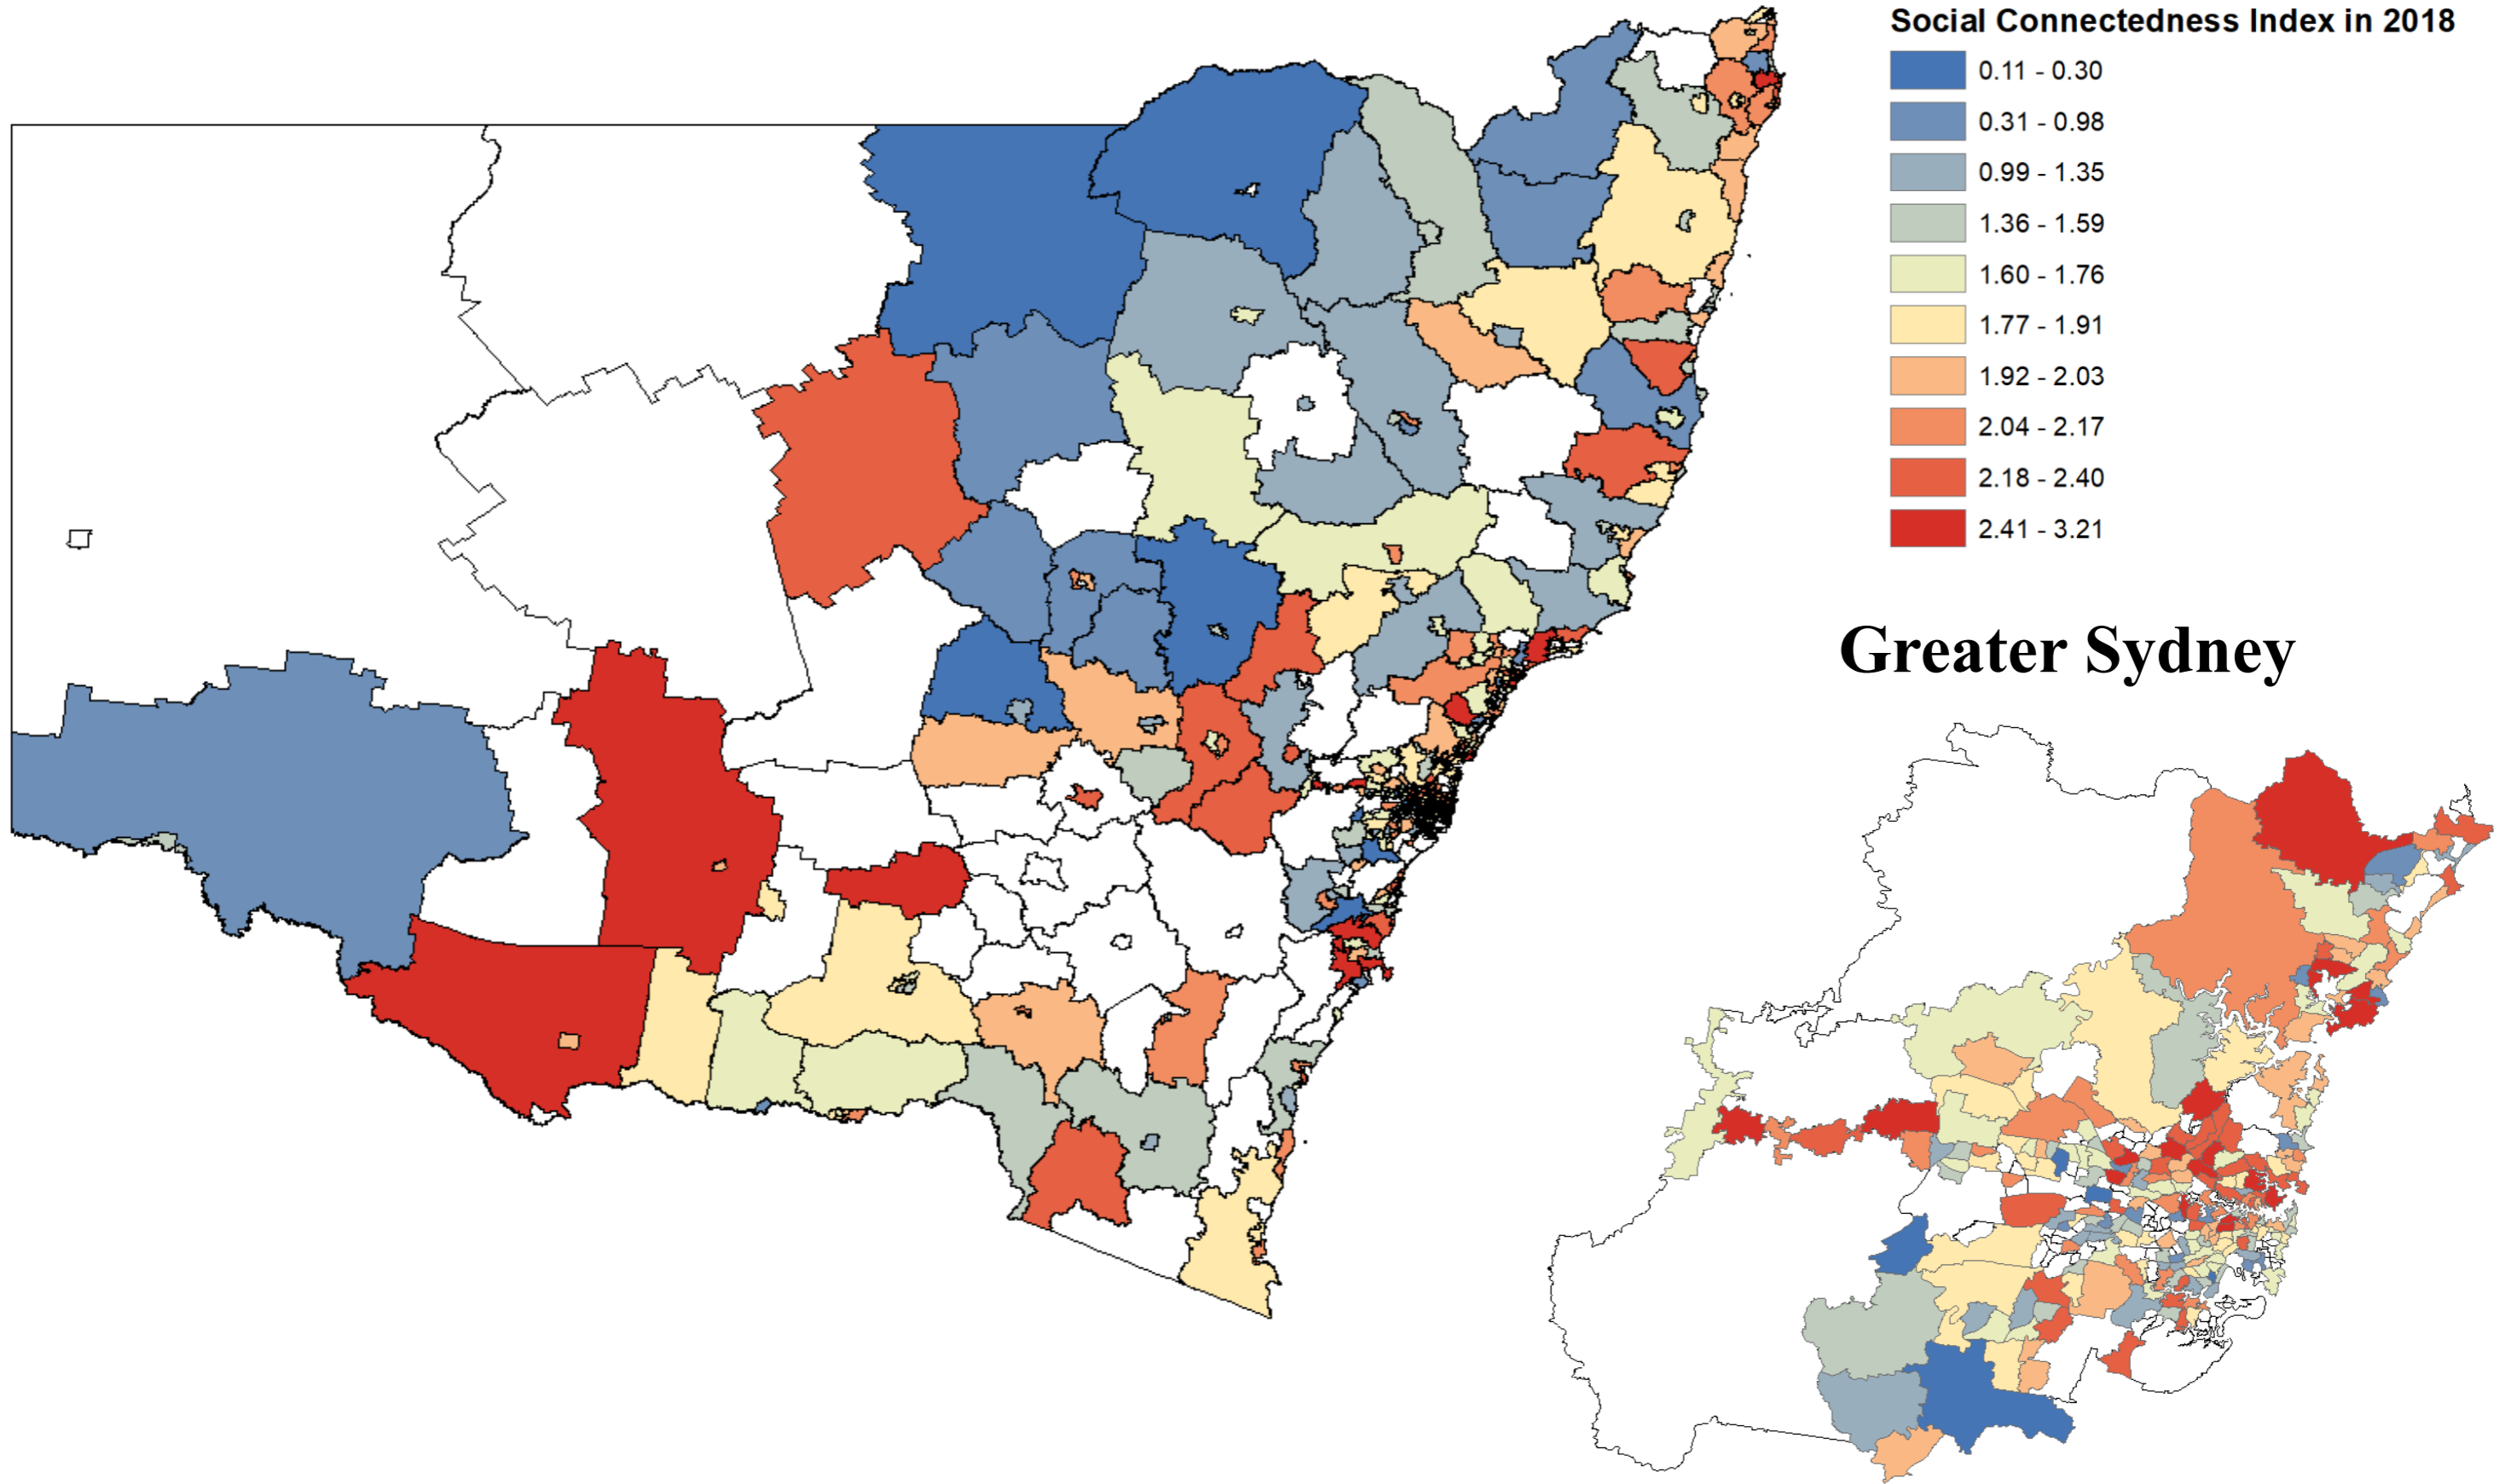

Figure: Social Connectedness Index by SA2 in NSW, 2018

Source: Bankwest Curtin Economics Centre | Authors' estimates based on HILDA 2018 and ABS Data by regions - Regional Statistics, ASGS 2016, 2011-2020.
Notes: The larger values of the index indicate greater levels of social connectedness.