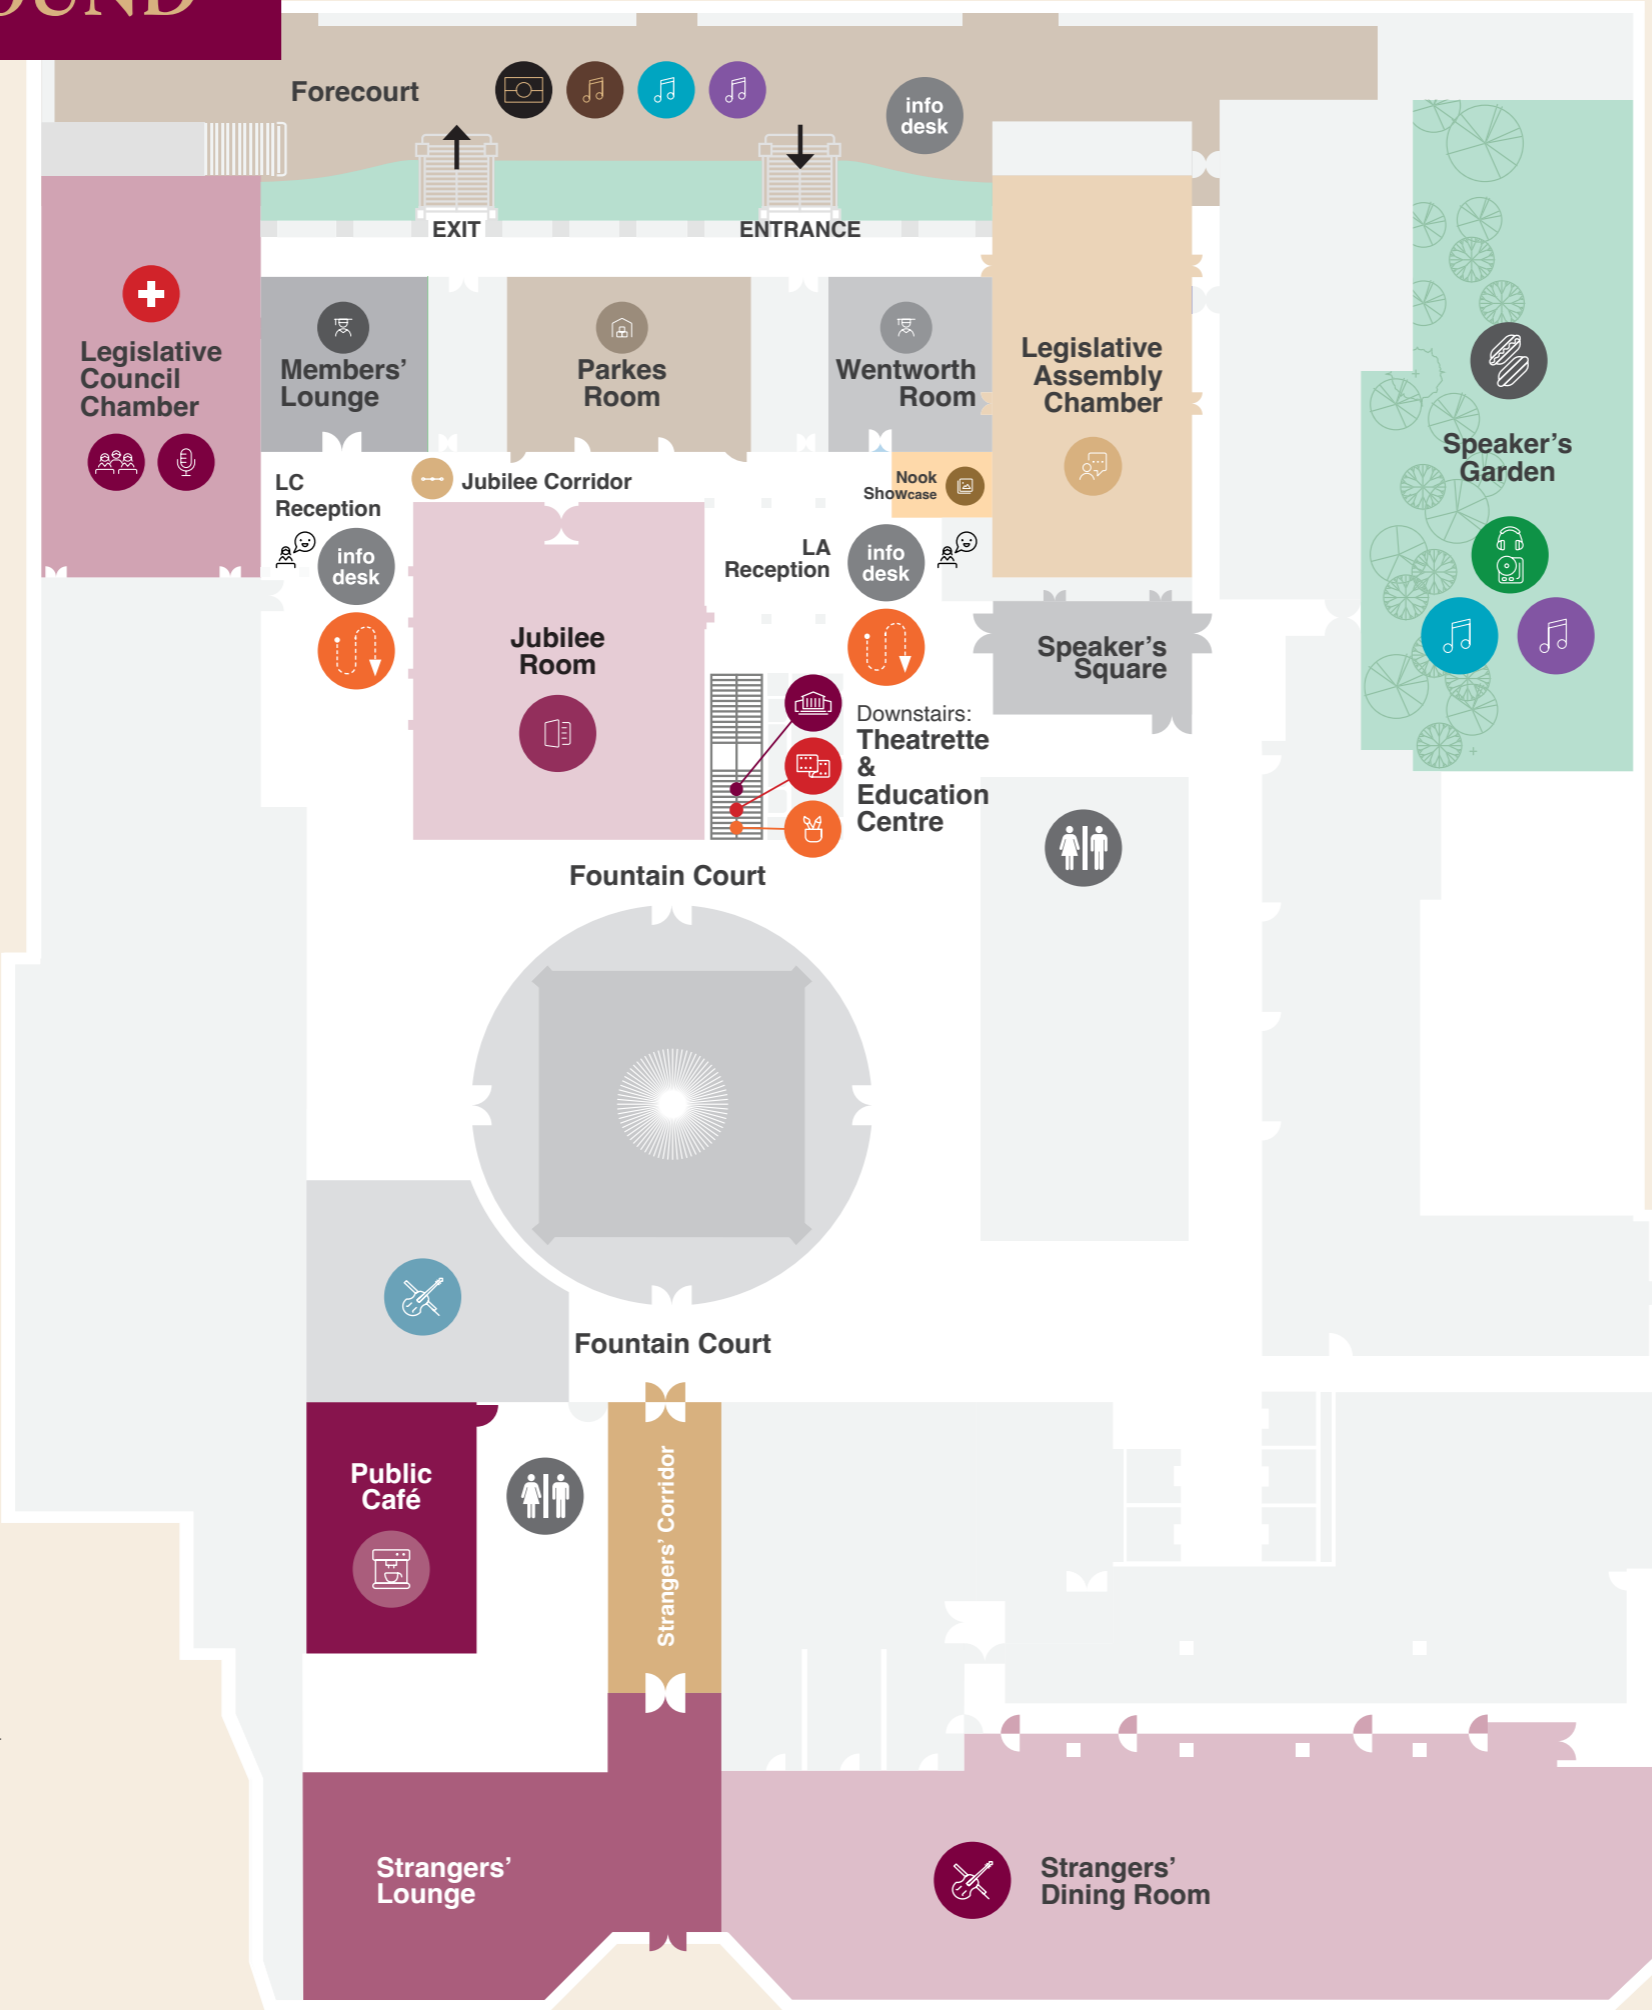

Location:
First session in Forecourt

Second session
in Speaker's Garden

DJ Set
Playing throughout day

Location:
Speaker's Garden

Exhibitions and Activities - all day

History of the Members' Lounge

Location:
Members' Lounge

Welcome to Country and Smoking Ceremony

Location: Forecourt | 9:30am

• GETTING AROUND •

← Macquarie Street →

-  9:30am
Welcome to Country and Smoking Ceremony
Location: Forecourt
-  10:00am
Djinama Yilaga
Intergenerational Yui choir, led by Walbunga/Ngarigo artist Cheryl Davison
Location: Forecourt
-  10:00am & 11:30am-2.30pm
Fountain Court Music Performances
By the Sydney Conservatorium of Music
Location: Fountain court
-  11:30am & 1:00pm
Bubbuzouk
Performance by Greek band
Location: Speaker's Garden then Forecourt
-  11:30am & 1:00pm
Microwave Jenny
Performance by pop-artist duo
Location: Forecourt then Speaker's Garden
-  All day
DJ Set
Location: Speaker's Garden
-  **Food & Drink:**
Public Café
Democracy Sausages
-  **Information Desks**
Location: Forecourt, LA Reception, LC Reception
-  5:00pm
Bicentenary Interfaith Evensong
All welcome
Please note this is not being held at Parliament House
Location: St James Church, King St, Sydney (5 mins walk from NSW Parliament)